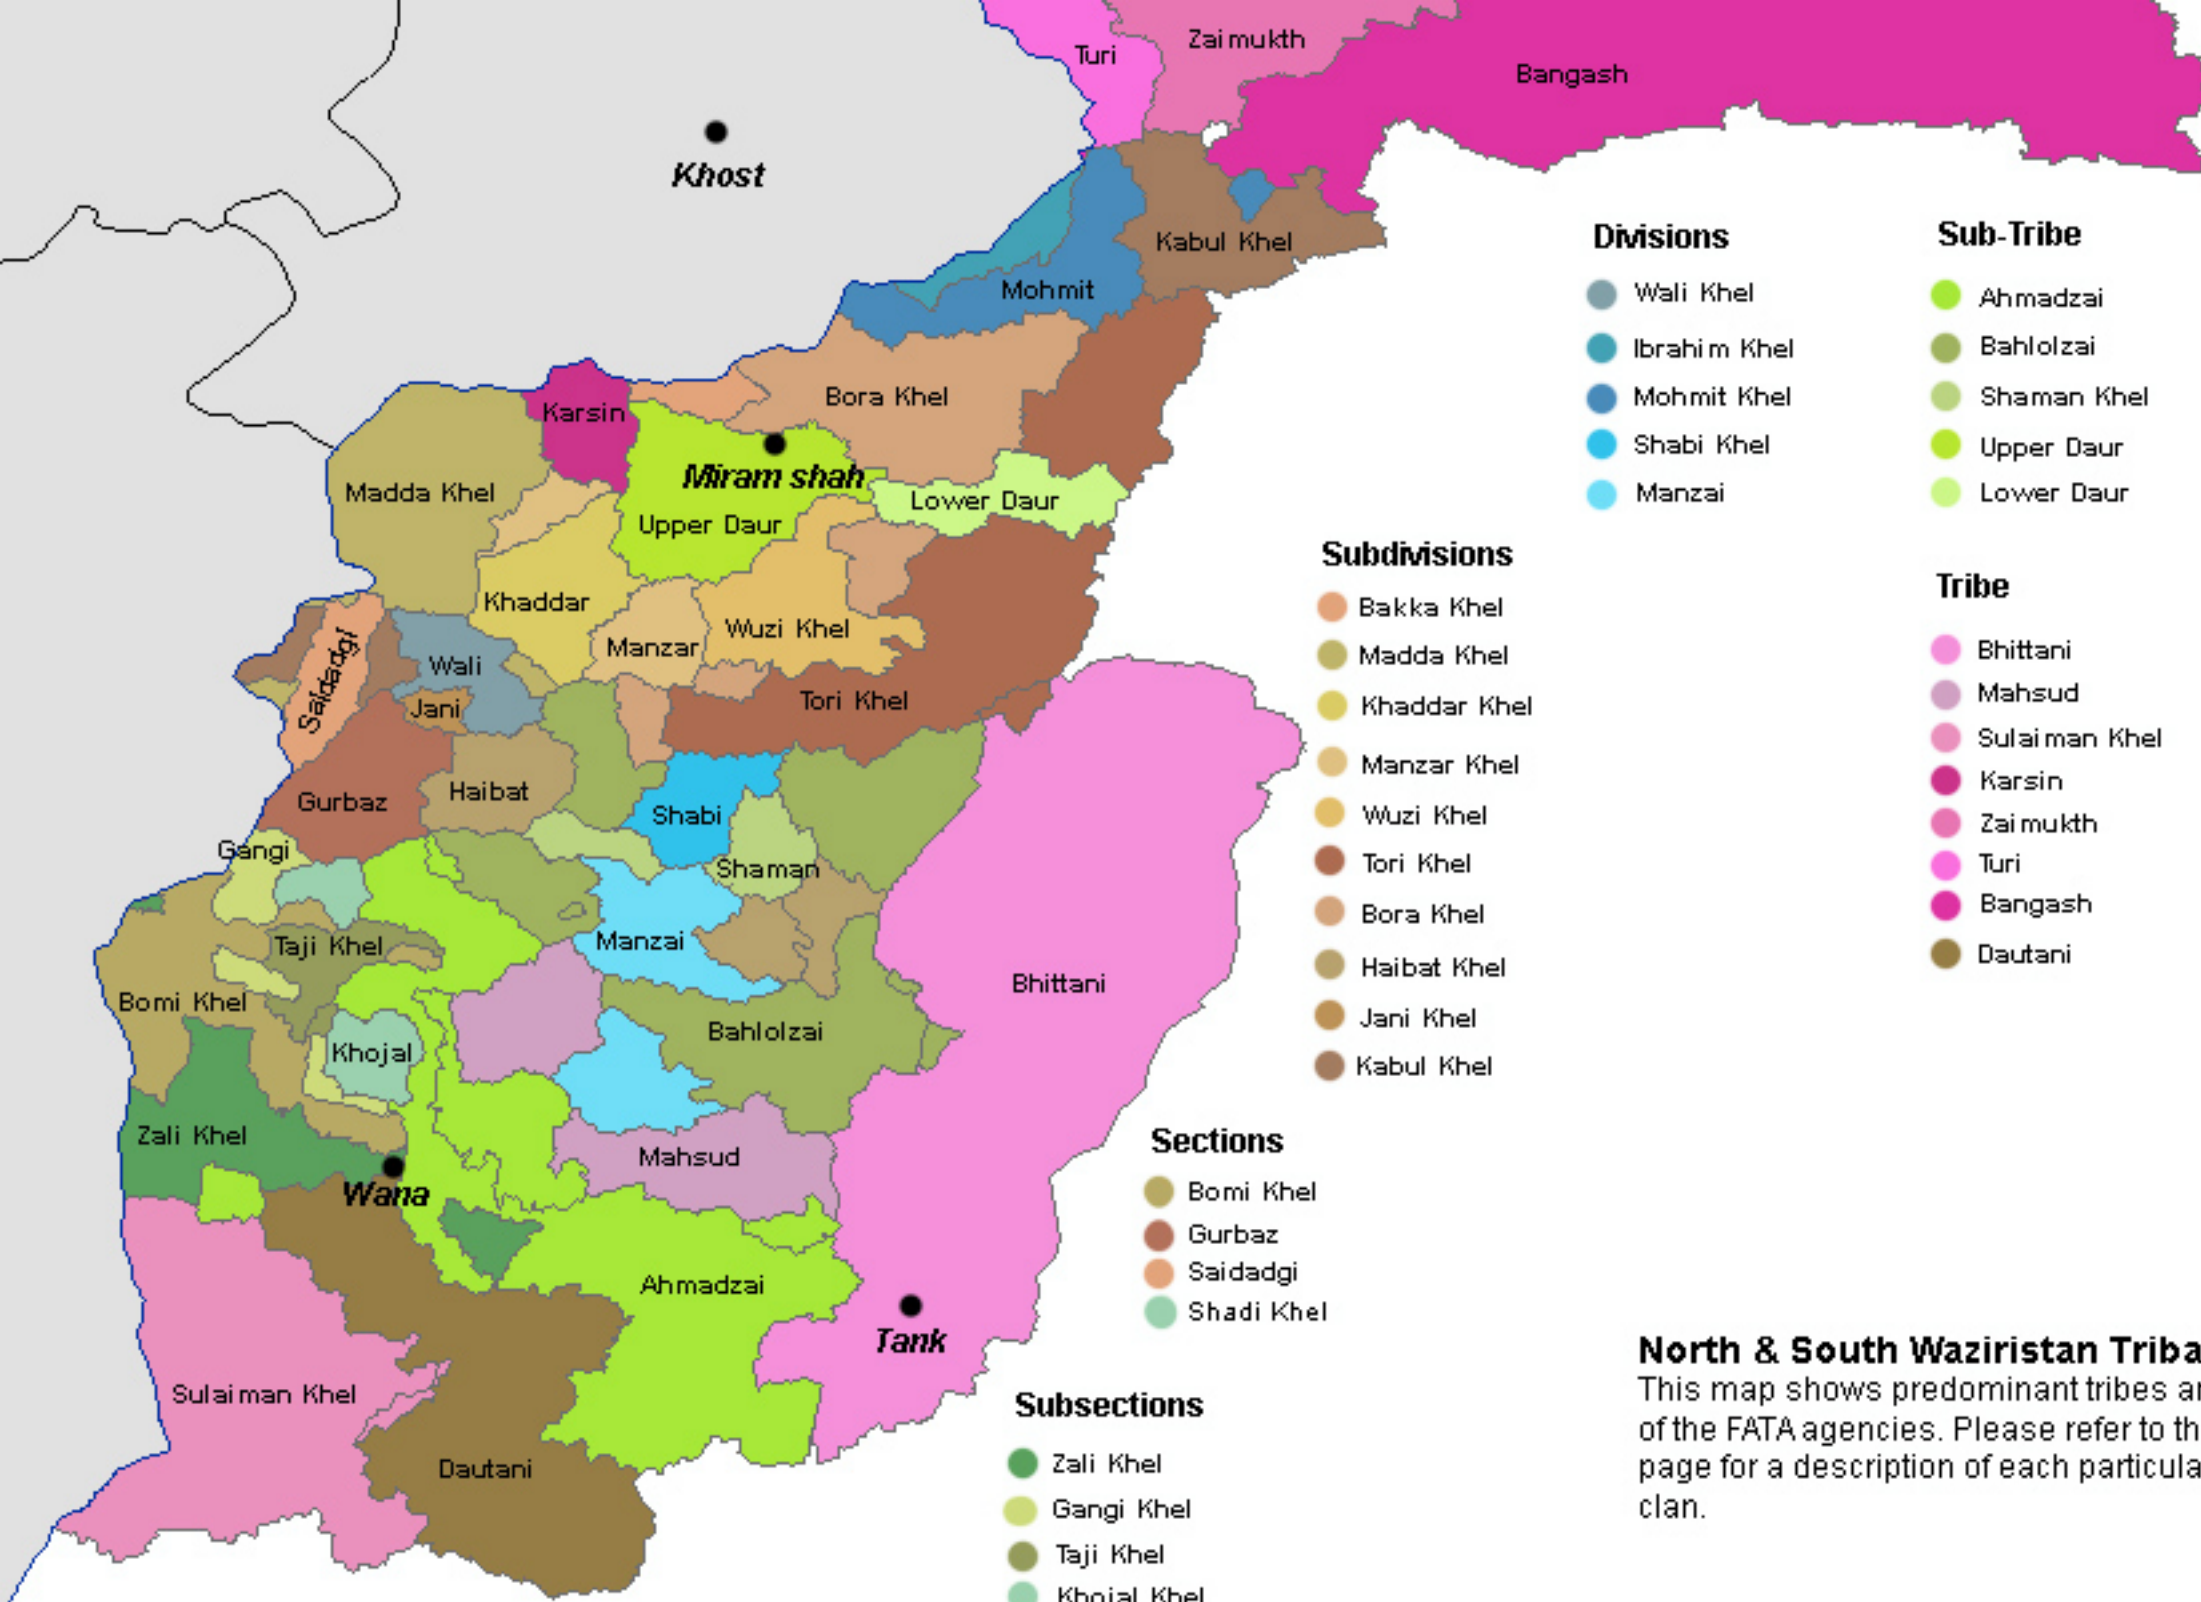

Divisions

- Wali Khel
- Ibrahim Khel
- Mohmit Khel
- Shabi Khel
- Manzai

Sub-Tribe

- Ahmadzai
- Bahlolzai
- Shaman Khel
- Upper Daur
- Lower Daur

Subdivisions

- Bakka Khel
- Madda Khel
- Khaddar Khel
- Manzar Khel
- Wuzi Khel
- Tori Khel
- Bora Khel
- Haibat Khel
- Jani Khel
- Kabul Khel

Tribe

- Bhattani
- Mahsud
- Sulai man Khel
- Karsin
- Zai mukth
- Turi
- Bangash
- Dautani

Sections

- Bomi Khel
- Gurbaz
- Saidadgi
- Shadi Khel

Subsections

- Zali Khel
- Gangi Khel
- Taji Khel
- Khojal Khel

North & South Waziristan Tribal Map

This map shows predominant tribes and clans in two of the FATA agencies. Please refer to the reference page for a description of each particular tribe and clan.